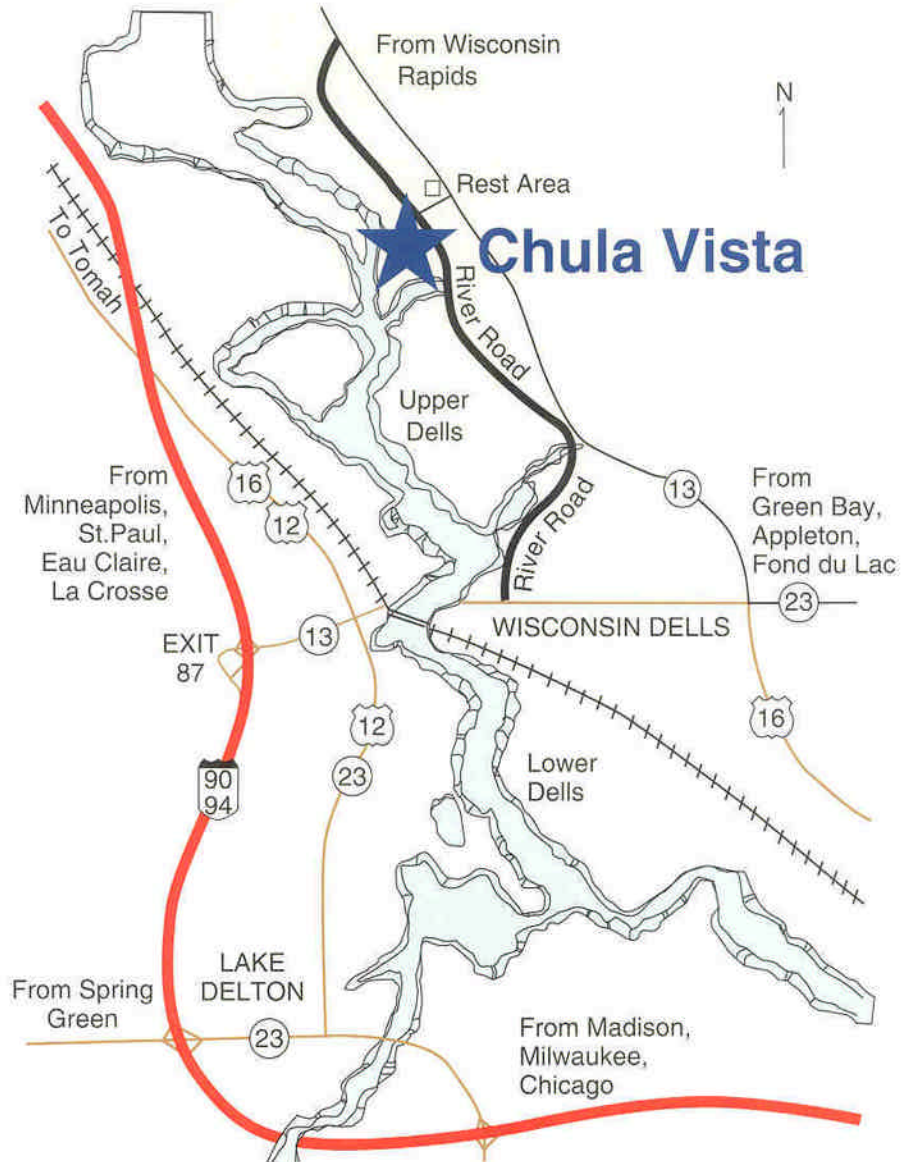

(608) 254-8366 - Fax (608) 254-4157 - 1-800-388-4782

4031 River Road - Wisconsin Dells, Wisconsin 53965

I-90/94 Exit #87 into downtown Wisconsin Dells. After crossing the Wisconsin River Bridge, turn left at first stop light (River Road), and proceed 2¾ miles to Chula Vista.